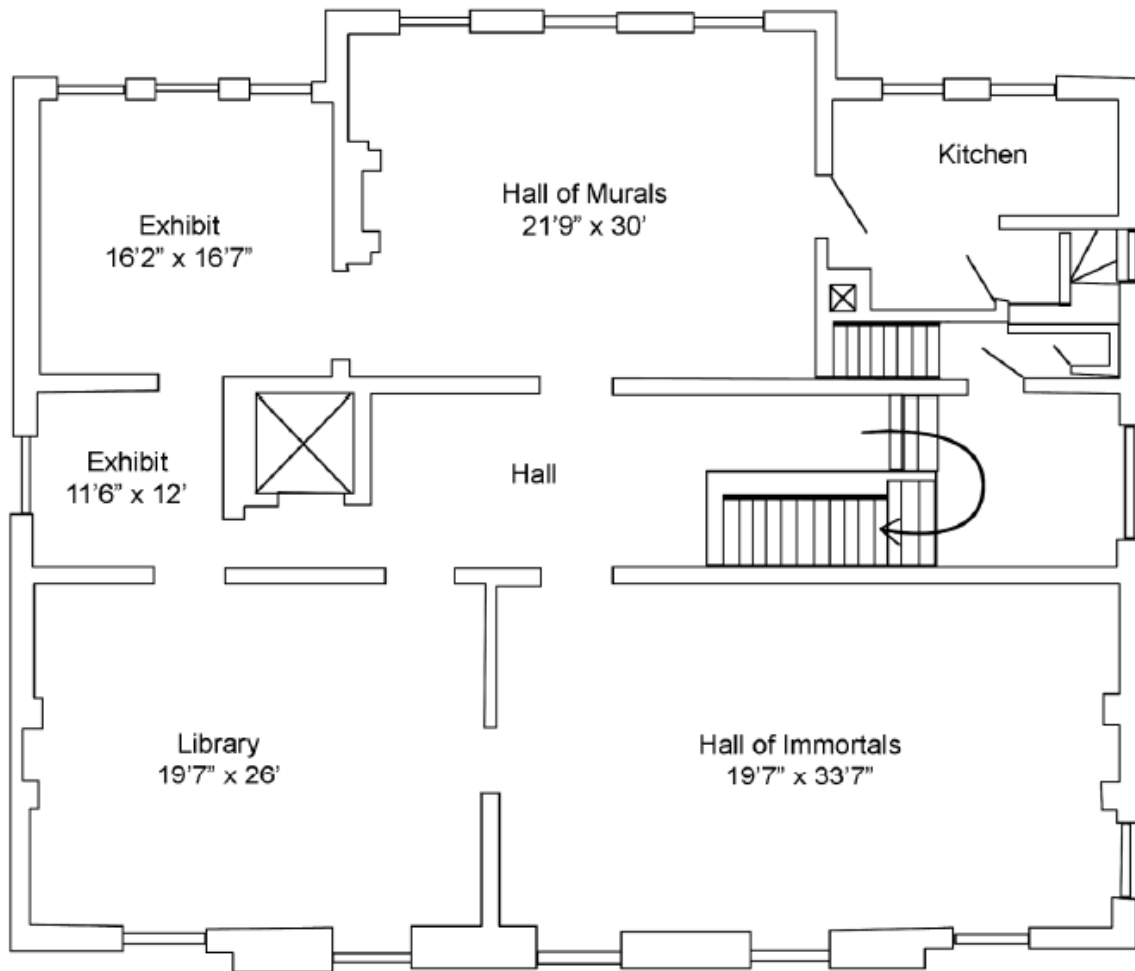

# International Museum of Surgical Science

A Division of the International College of Surgeons

## Second Floor Event Floorplan

Library table: 13'1 X 4'6" w X 3'2" h

Wooden Hallway table: 6'1 X 3'6" w X 2'6" h